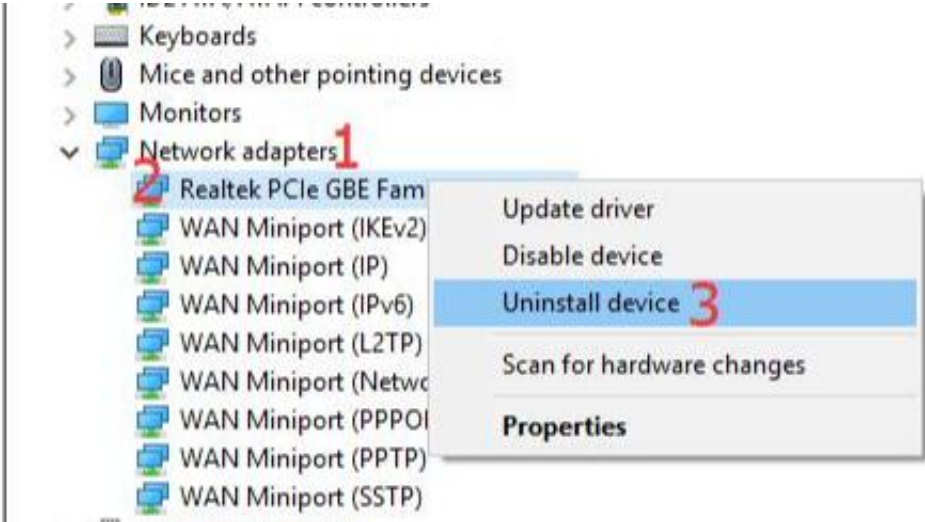

[Realtek PCIe Gigabit Ethernet Family Controller Download](#)

[Realtek PCIe Gigabit Ethernet Family Controller Download](#)

Download Realtek PCIe GBE Family Controller LAN Driver 10.36.701.2019 for Windows 10 October 2018 Update 64-bit (Network Card). This Gigabit Ethernet PCI-Express Card is a high performance 10/100/1000 BASE-T Ethernet LAN controller, is ... Realtek PCIe GBE Family Controller. 5.. Realtek PCIe GBE Family Controller, Version 7.51.116.2012 for Microsoft® ... next to “Ethernet Controller” in the Device Manager window if the driver is uninstalled. ... EXE file to a temporary or download directory (please note this directory for Realtek PCIe GBE Family Controller Series Latest Drivers for Windows 7, 8.1, 10. Size: 10300 KB. Download Now. Category: Network Controller Drivers.... realtek pcie gbe family controller driver windows 7/ 8/ 8. in device manager, you probably see a yellow mark (a yellow triangle with! realtek pcie gigabit ethernet Download the latest drivers for your Realtek PCIe GBE Family Controller to keep your Computer up-to-date.. Compatible hardware, Realtek PCI GBE Family Controller,SMC EZ Card 10/100/1000(SMC9452TX-1),Realtek PCIe GBE Family Controller Downloads: 270 ... Realtek Ethernet Diagnostic Utility Version 2.0.3.0 ... Realtek PCIe 2.5GbE Family Controller; Code IDs: Release note : non Download Realtek PCIe Gigabit Ethernet 10/100/1000M Network Driver 10.031. OS support: Windows (all). Category: Networking.